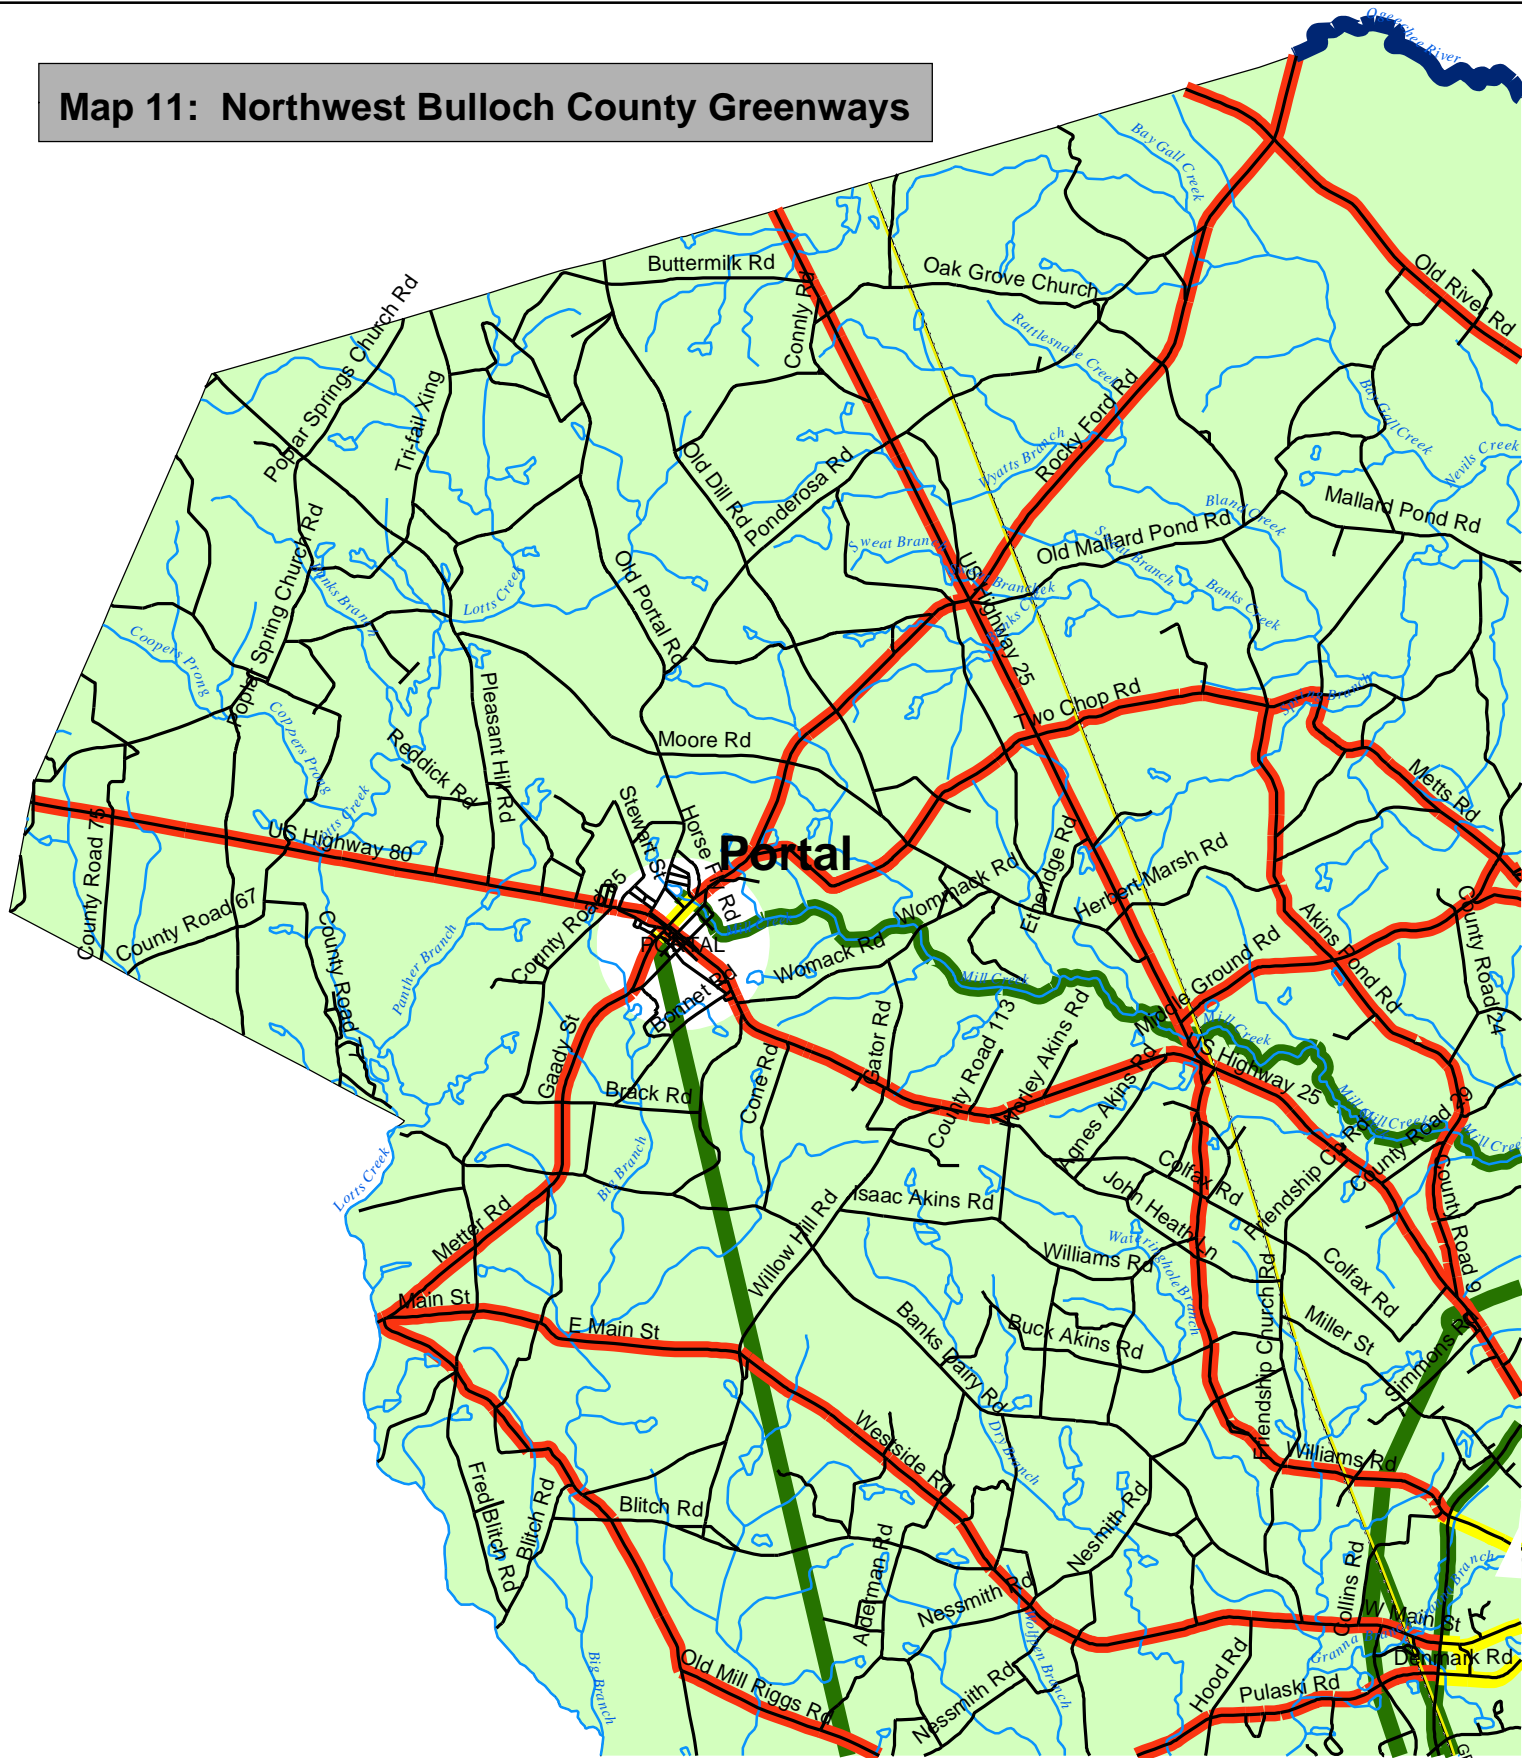

**Map 11: Northwest Bulloch County Greenways**

**Greenway Classifications**

- █ Shared-Use Routes
- █ Rural Bicycle Routes
- █ Multi-Use Trails
- █ Ogeechee River Canoe/Kayak Trail