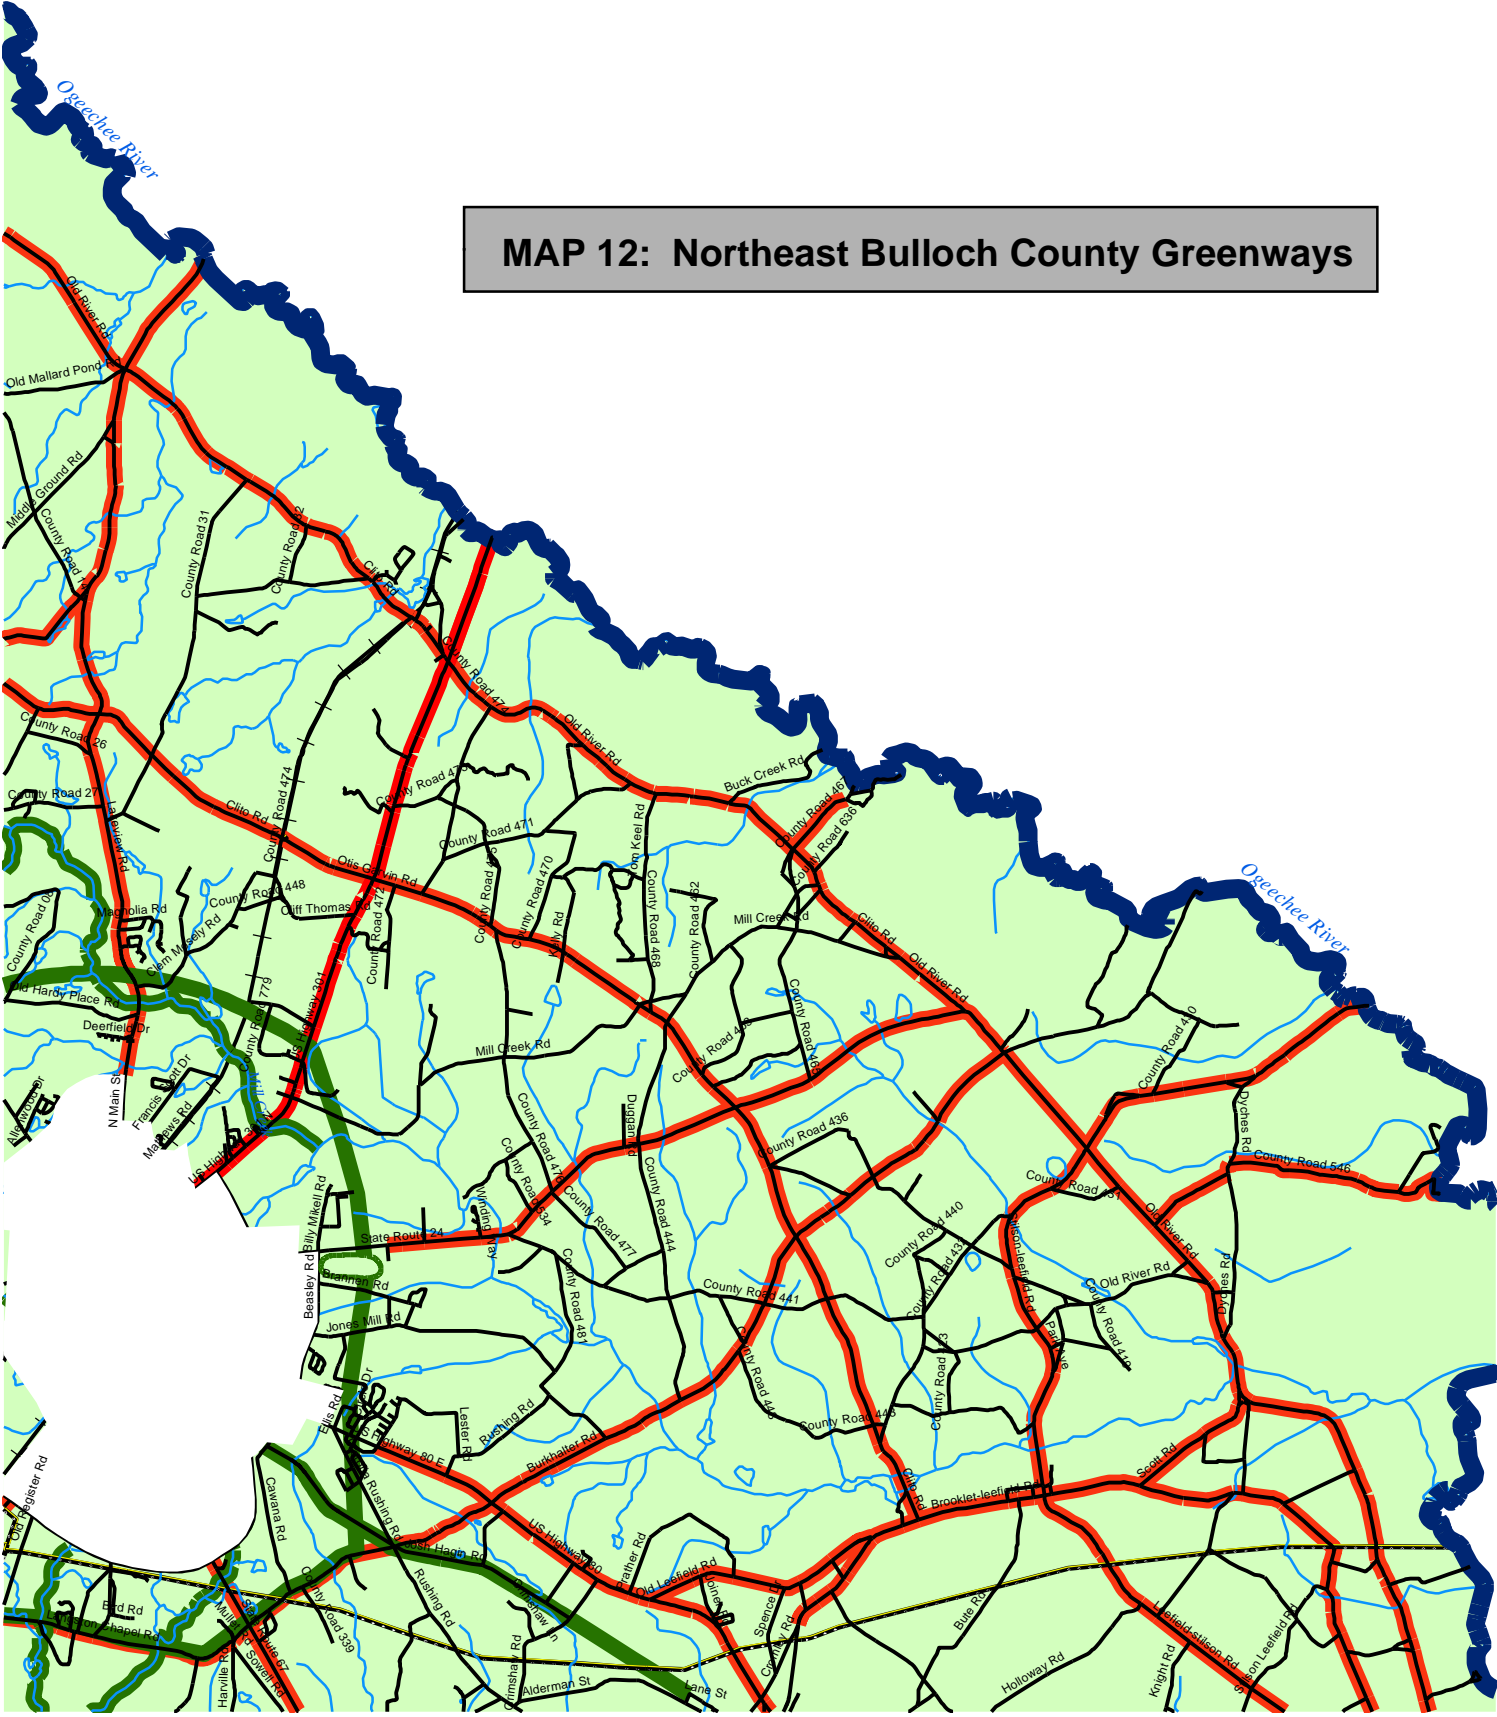

MAP 12: Northeast Bulloch County Greenways

Greenway Classifications

- █ Ogeechee River Canoe/Kayak Trail
- █ Rural Bicycle Routes
- █ Multi-Use Trails

2.5 1.25 0 2.5 Miles

Created By: Dianna Wedincamp
Source: Georgia Data Clearinghouse