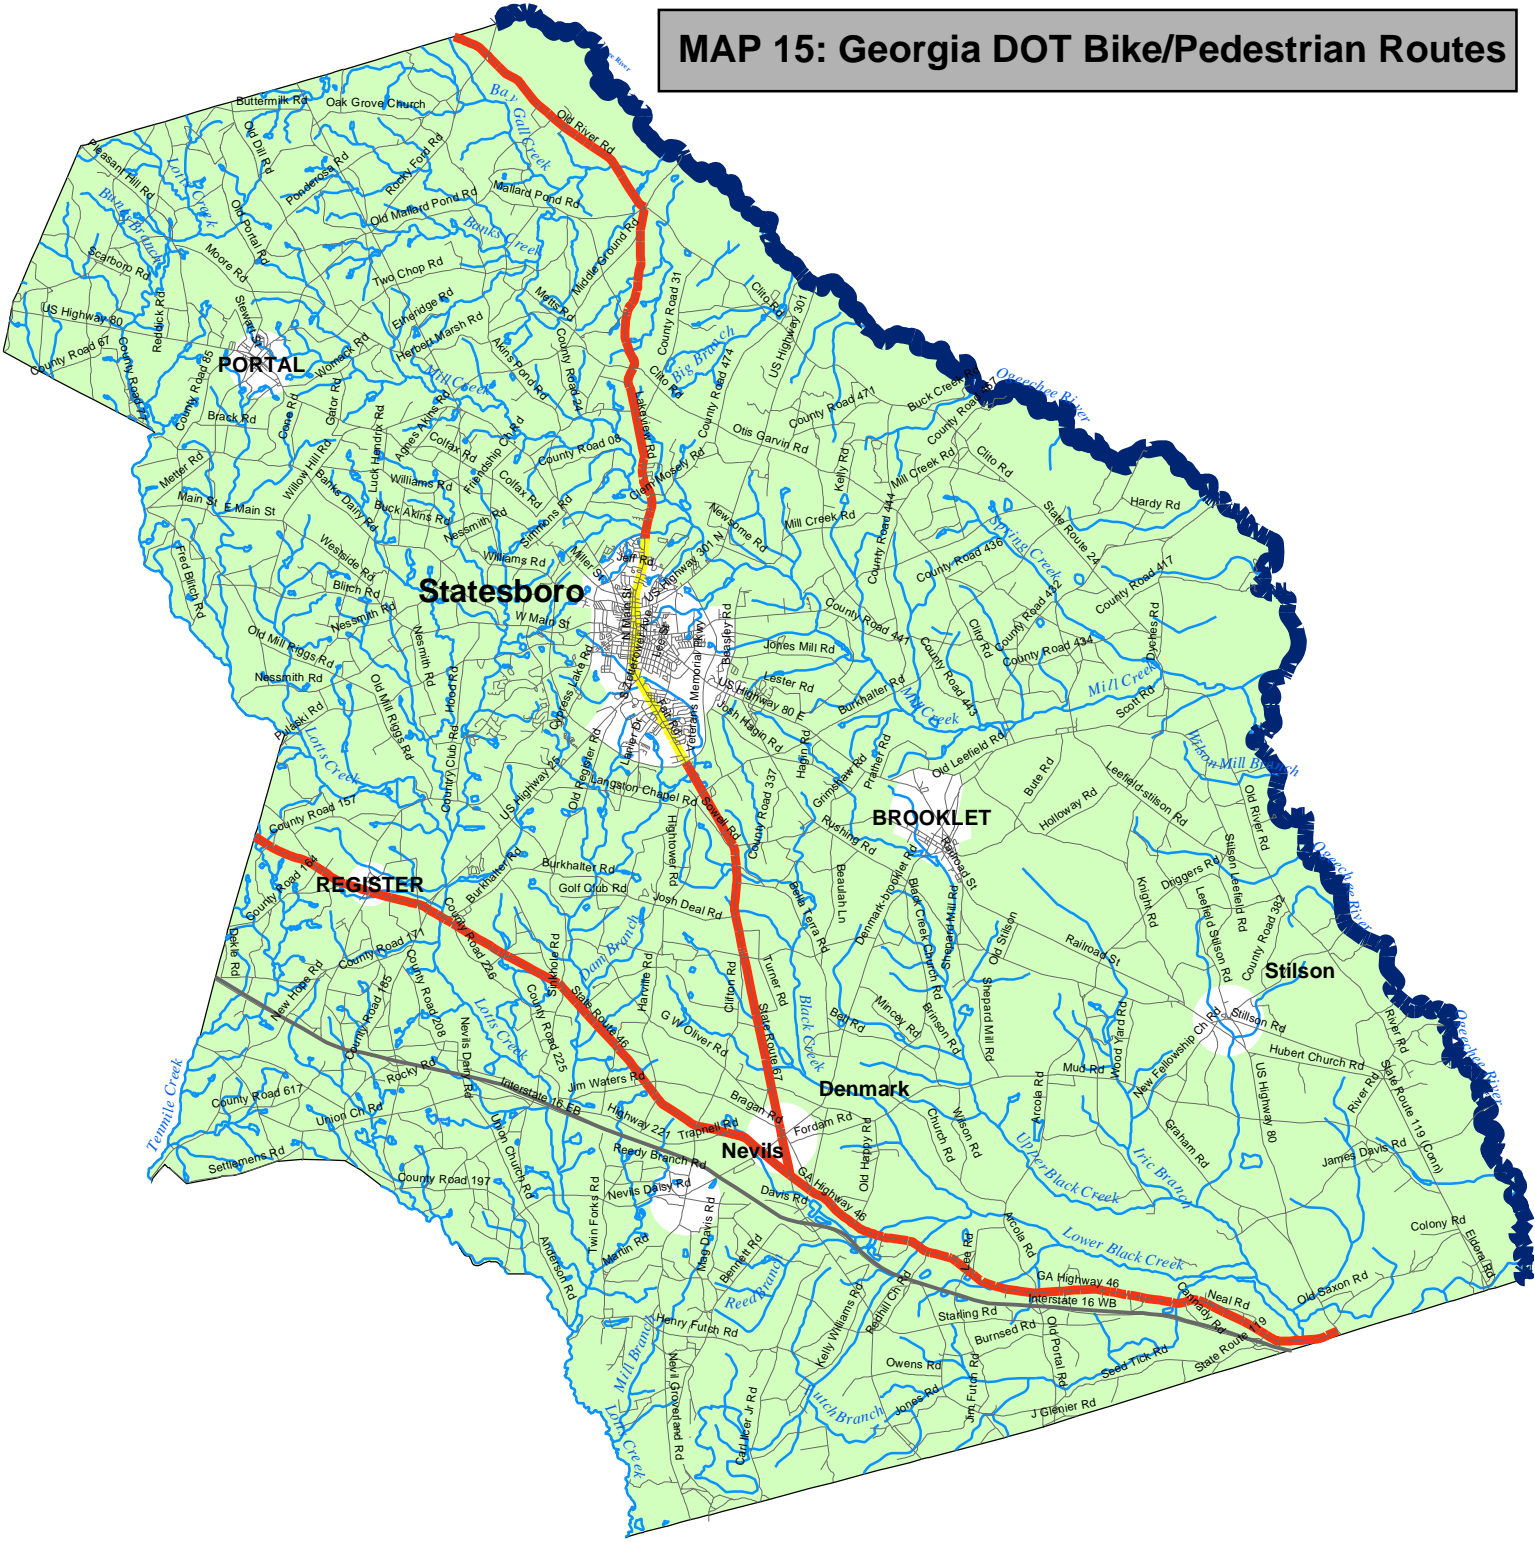

MAP 15: Georgia DOT Bike/Pedestrian Routes

Georgia DOT Bicycle and Pedestrian Routes