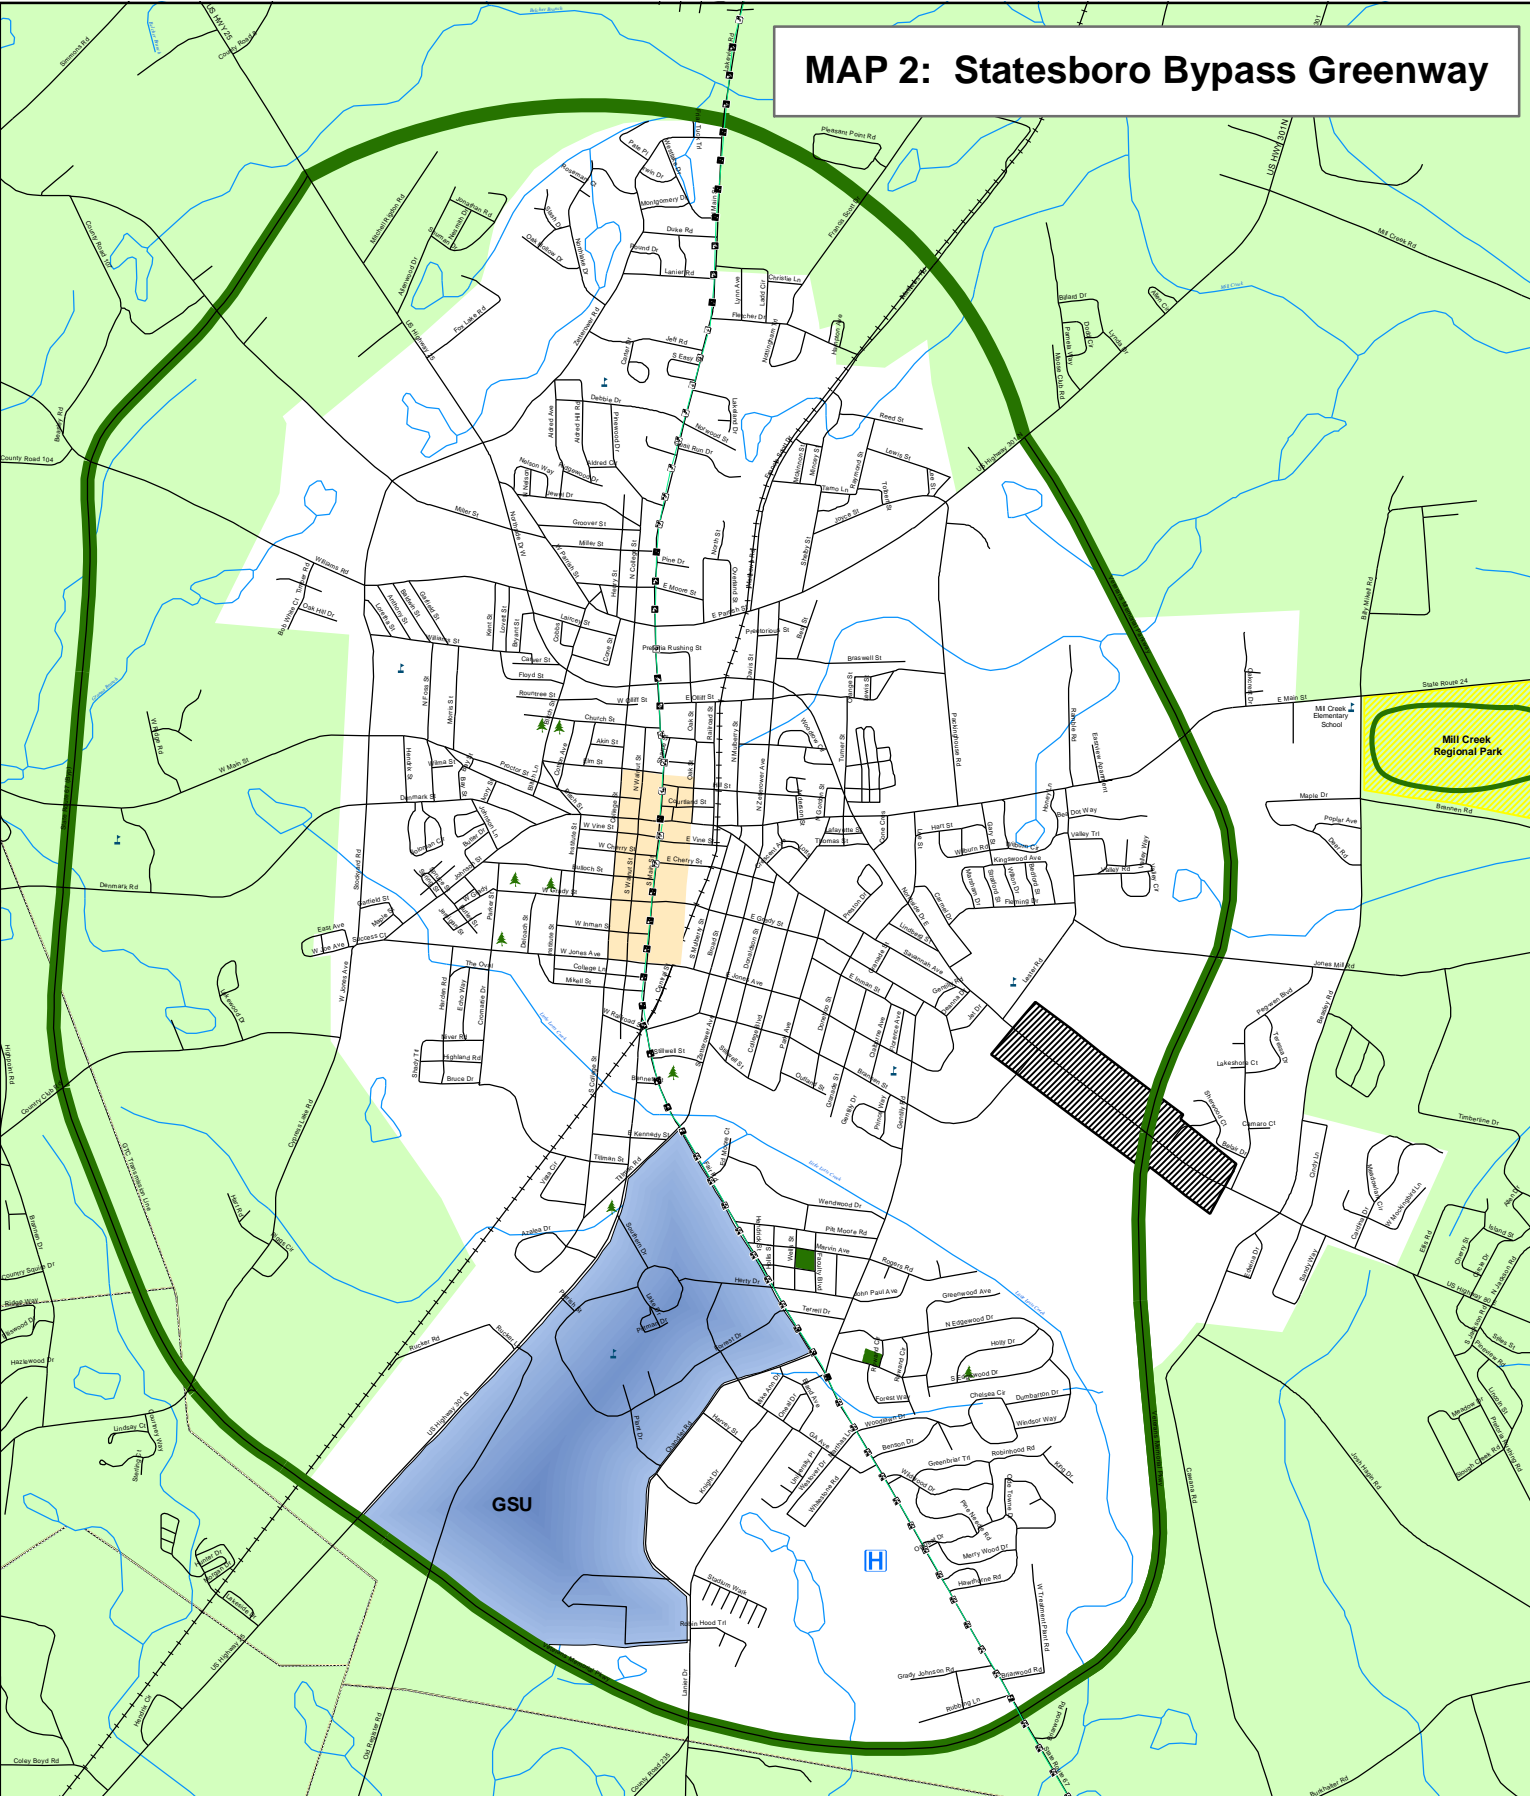

# MAP 2: Statesboro Bypass Greenway

 Statesboro Bypass Greenway

0.7 0.35 0 0.7 Miles

Created By: Dianna Wedincamp  
Source: Georgia Data Clearinghouse