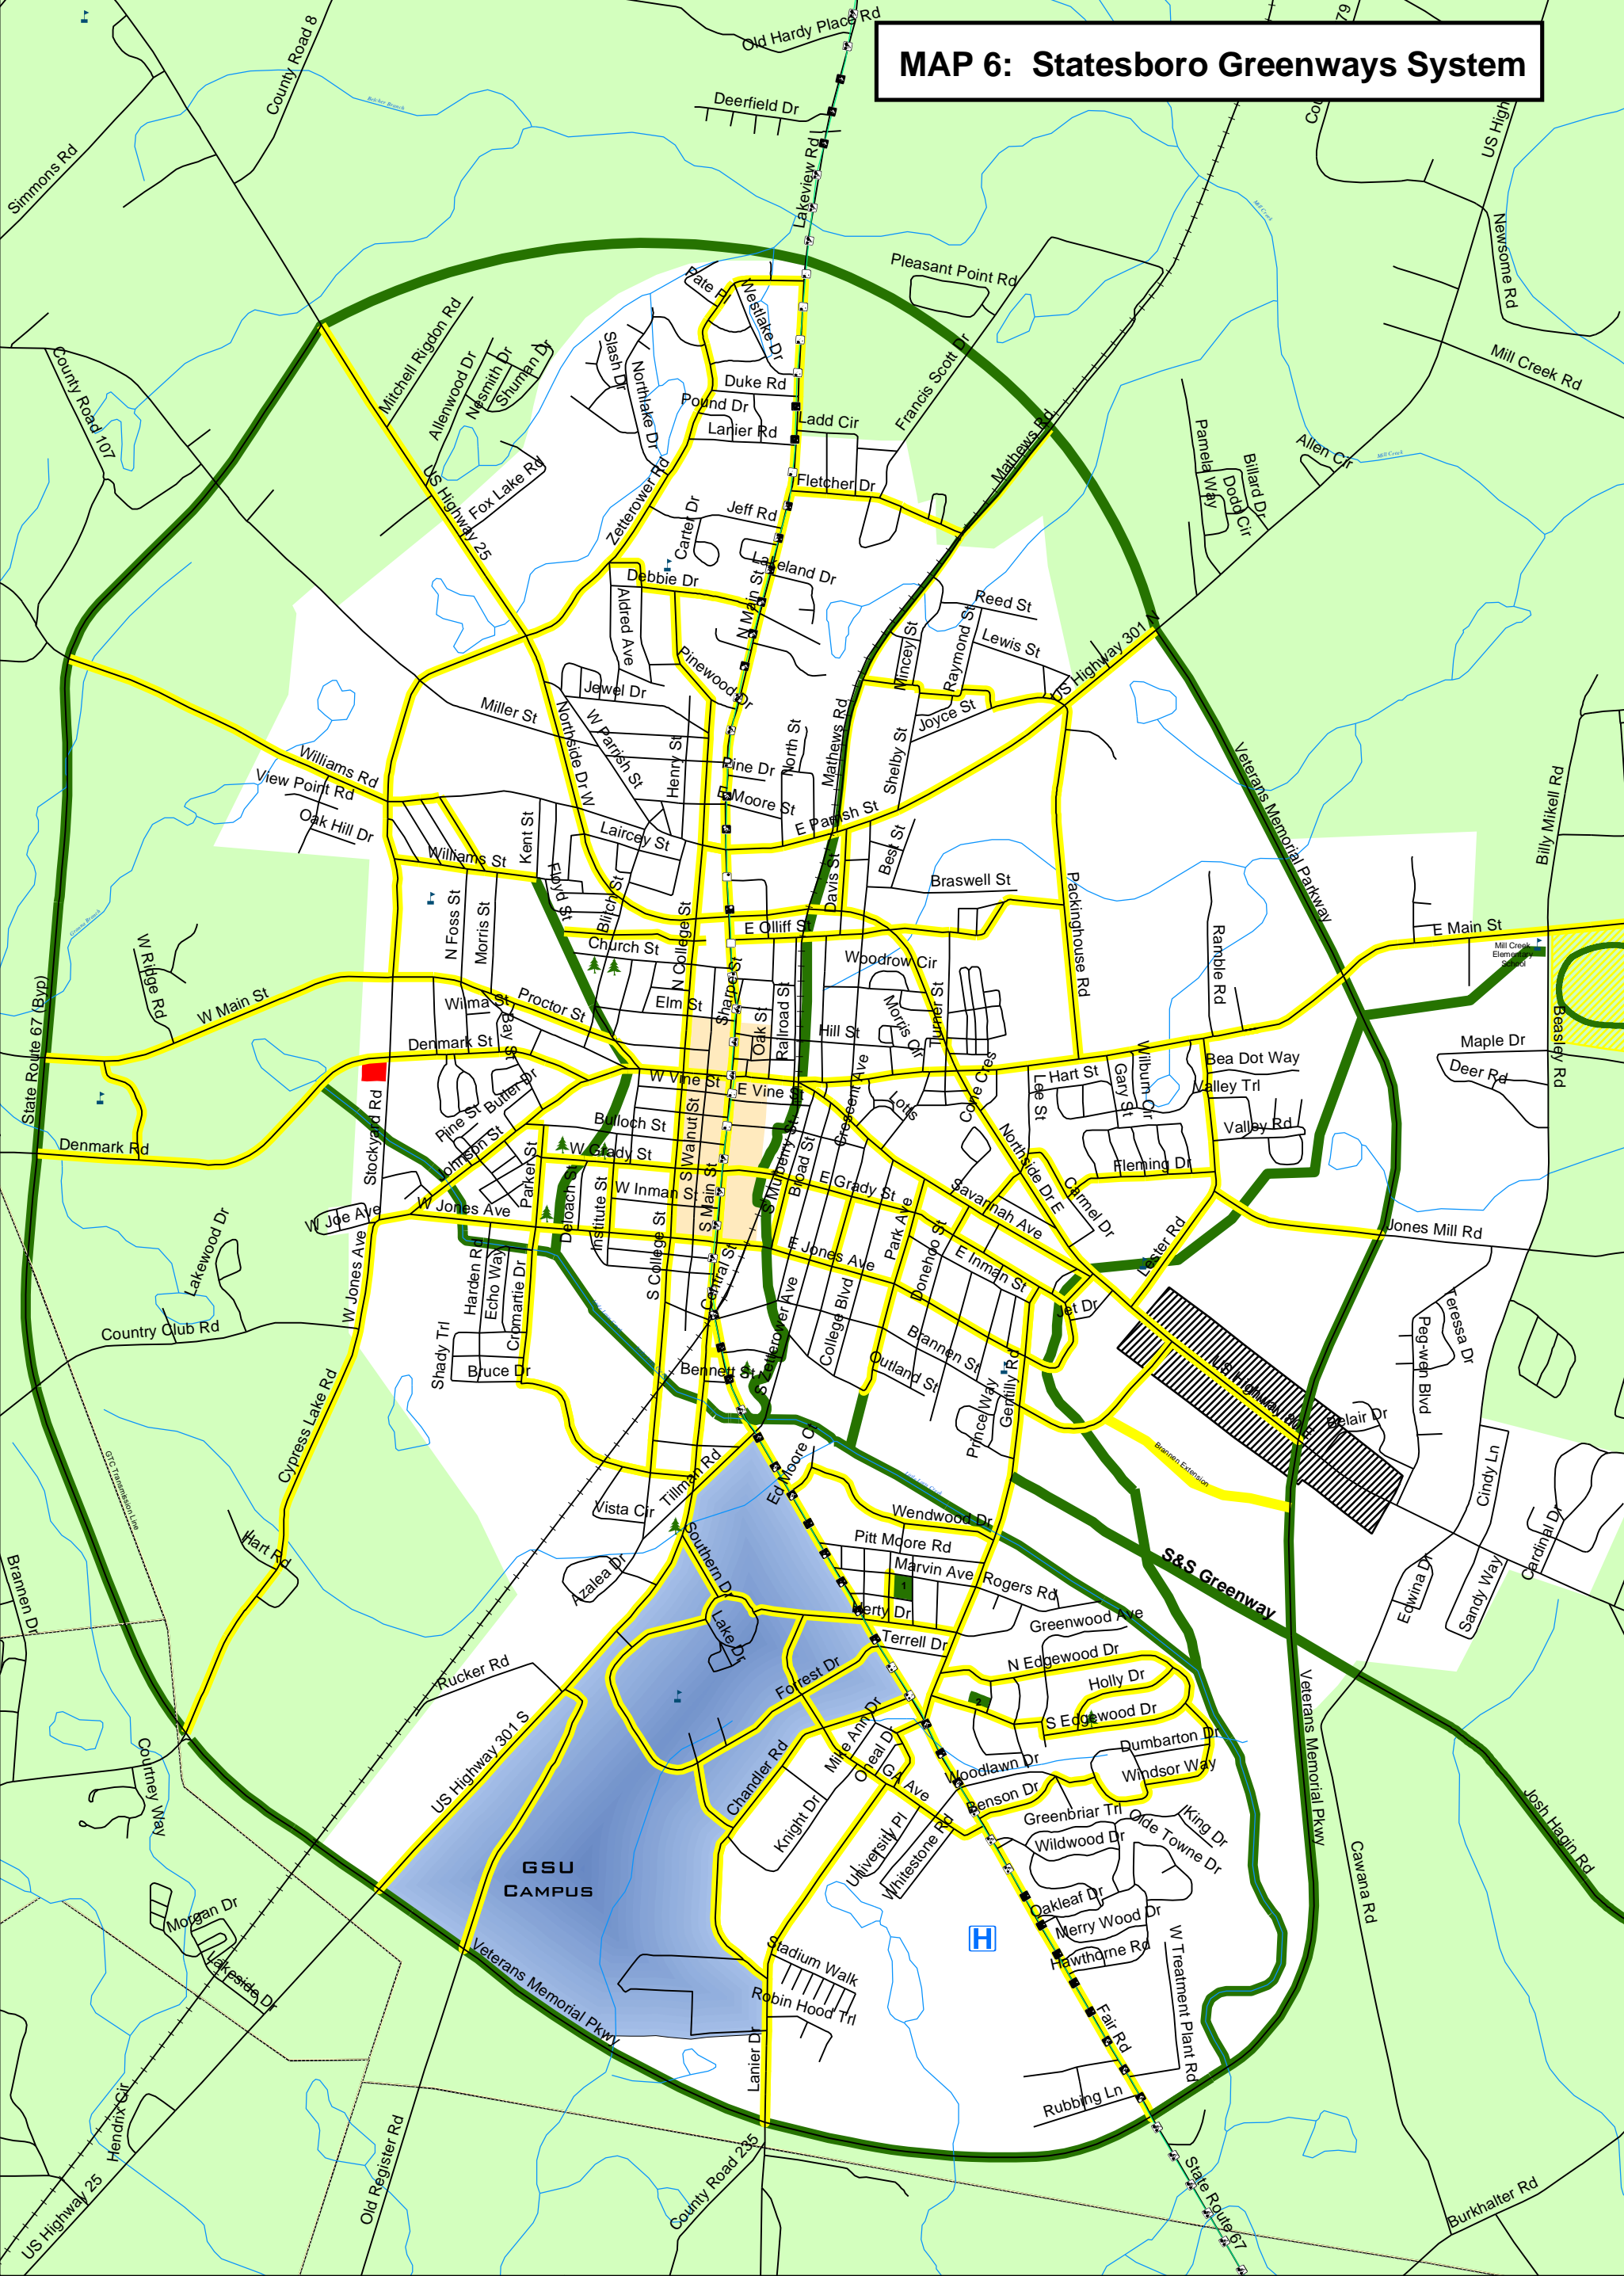

MAP 6: Statesboro Greenways System

Legend		Greenway Classifications	
Parks	Wetlands, Rivers, Streams, Ponds	Mill Creek Regional Park	Shared-Use Routes
Schools	Electric / Gas Transmission Lines	Boys and Girls Club	Multi-Use Trails
Roads	Commercial Area	GSU Campus	
Operating Rail Line	Downtown Area	Open Space #1	
State Bicycle Routes	Statesboro City Boundary	Open Space #2	

Created By: Dianna Wedincamp
Source: Georgia Data Clearinghouse