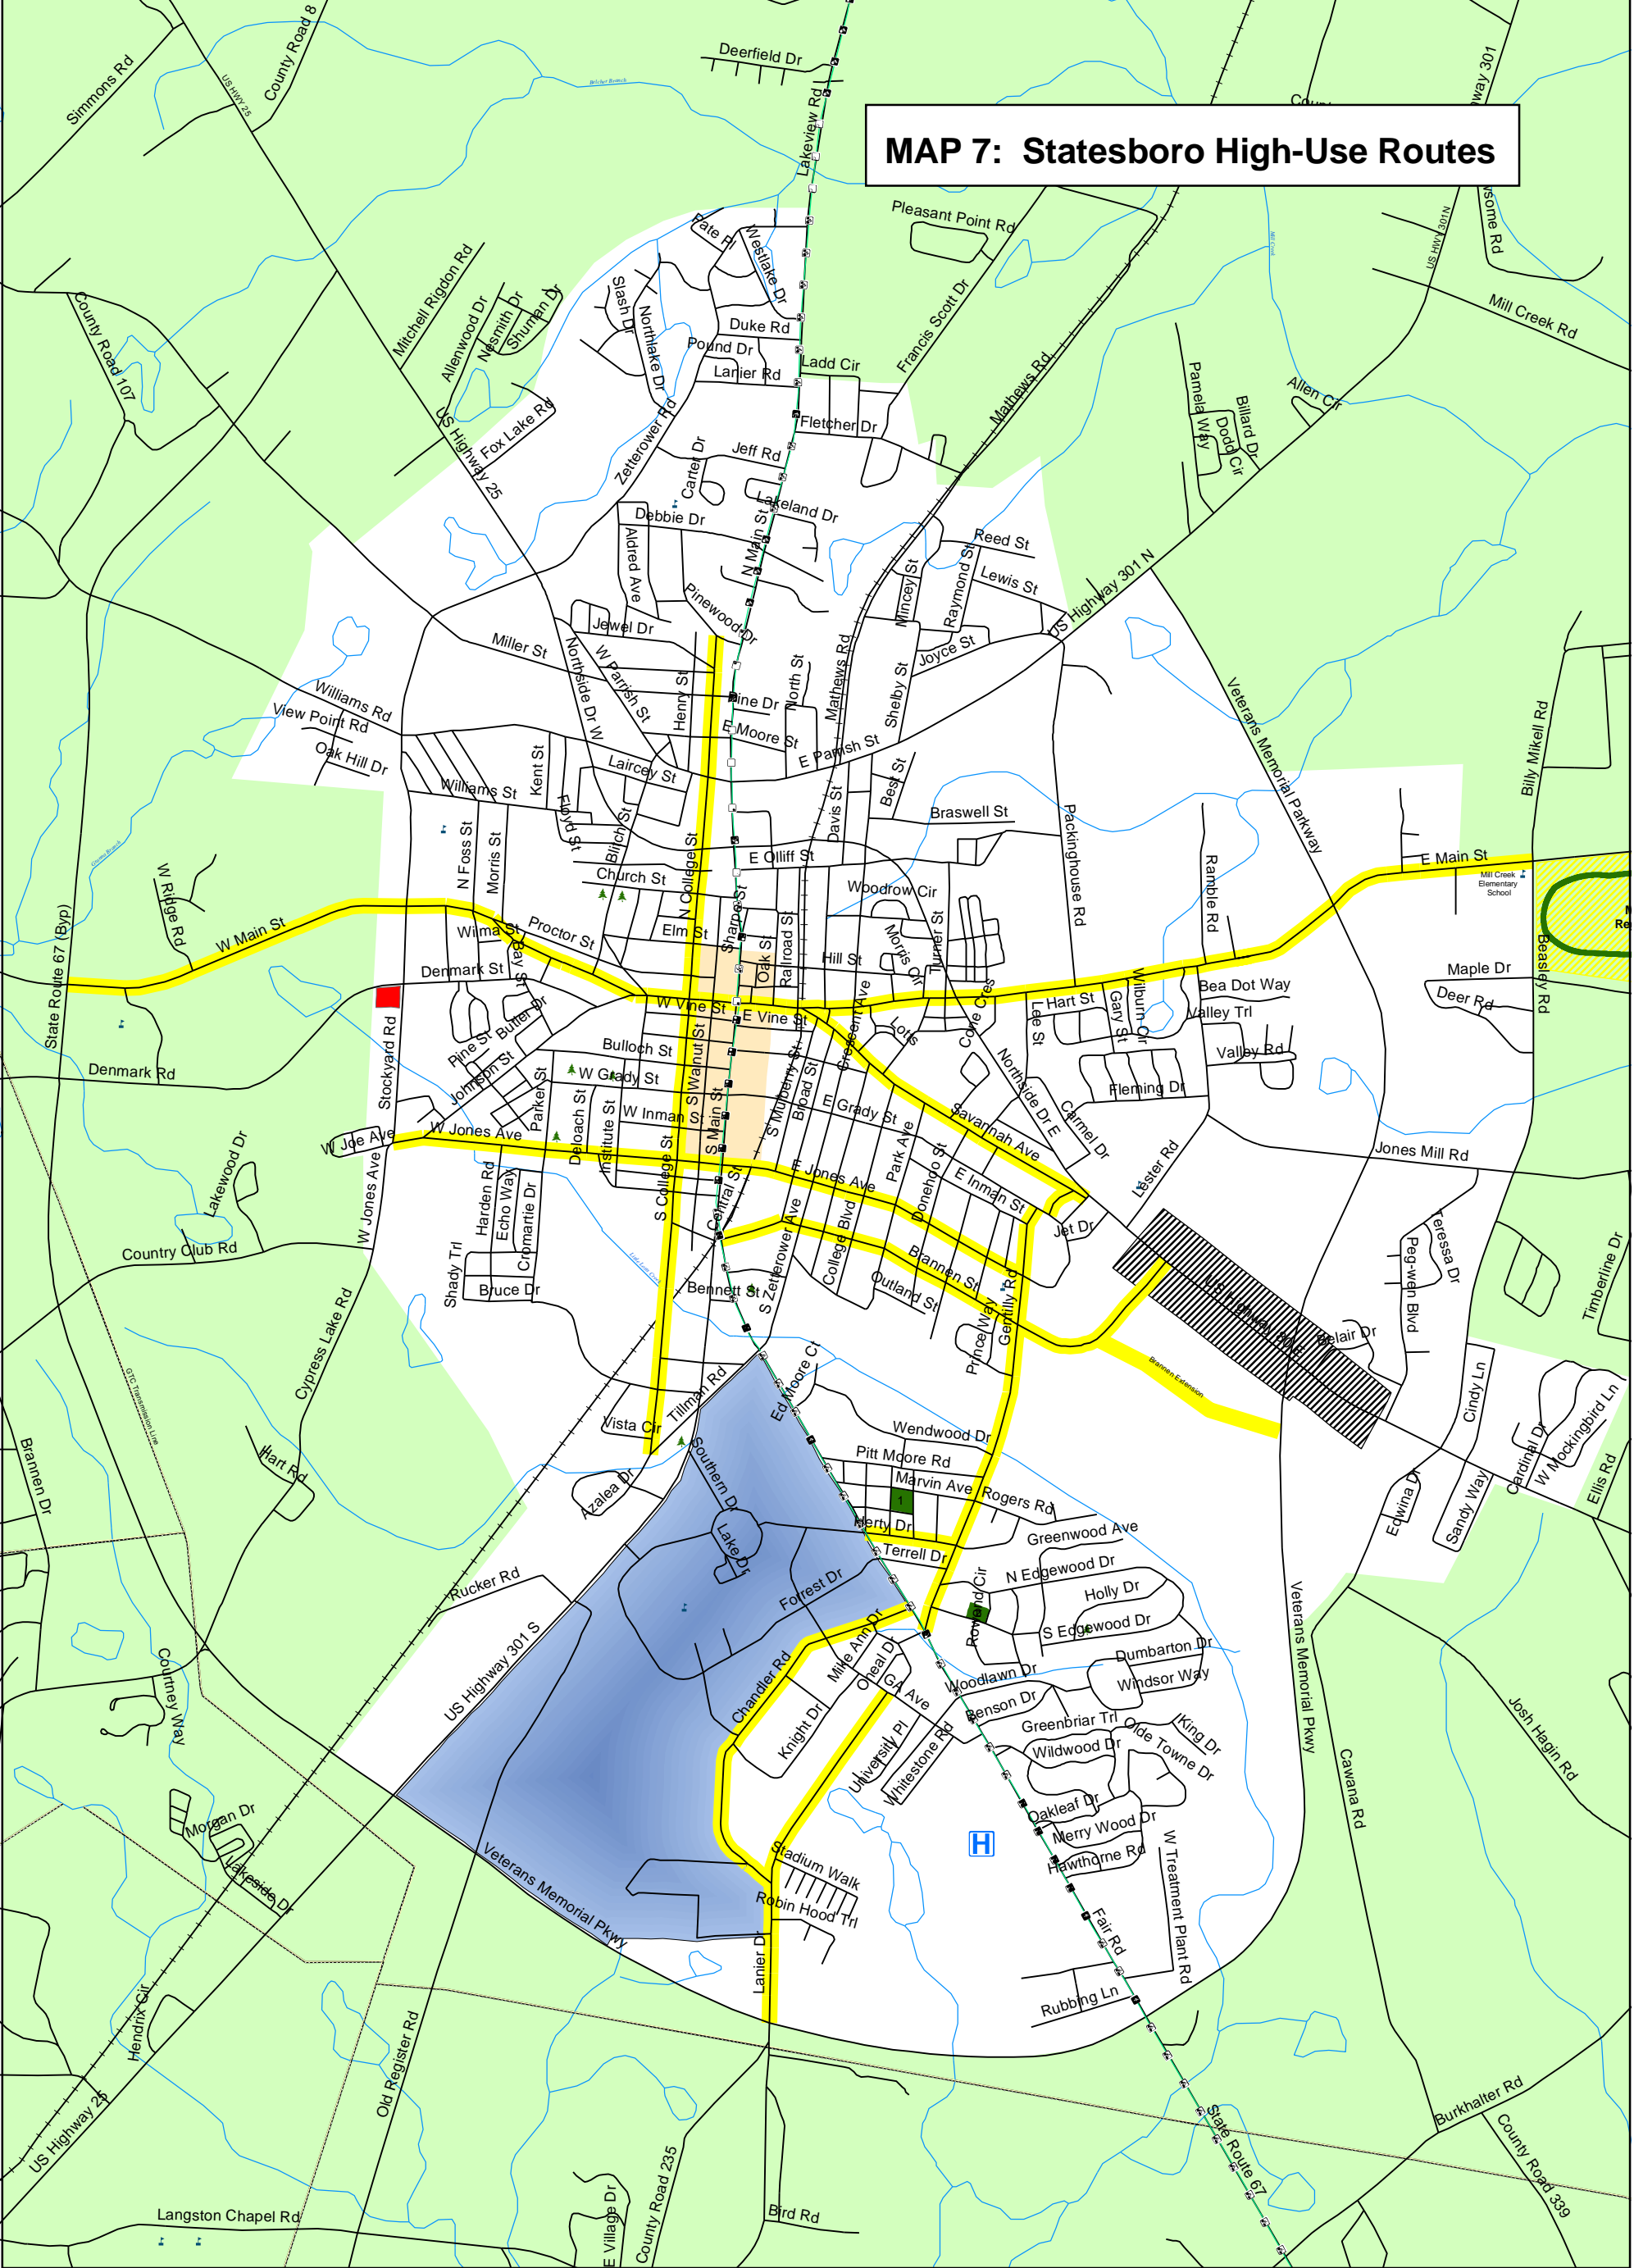

MAP 7: Statesboro High-Use Routes

Legend

- ▲ Parks
- Schools
- Roads
- ▬ State Bicycle Routes
- +—+— Operating Rail Line
- Wetlands, Rivers, Streams, Ponds
- Electric / Gas Transmission Lines
- Open Space #1
- Open Space #2
- Boys & Girls Club
- Downtown Area
- GSU Campus
- Commercial Area
- Mill Creek Regional Park
- Statesboro City Boundary